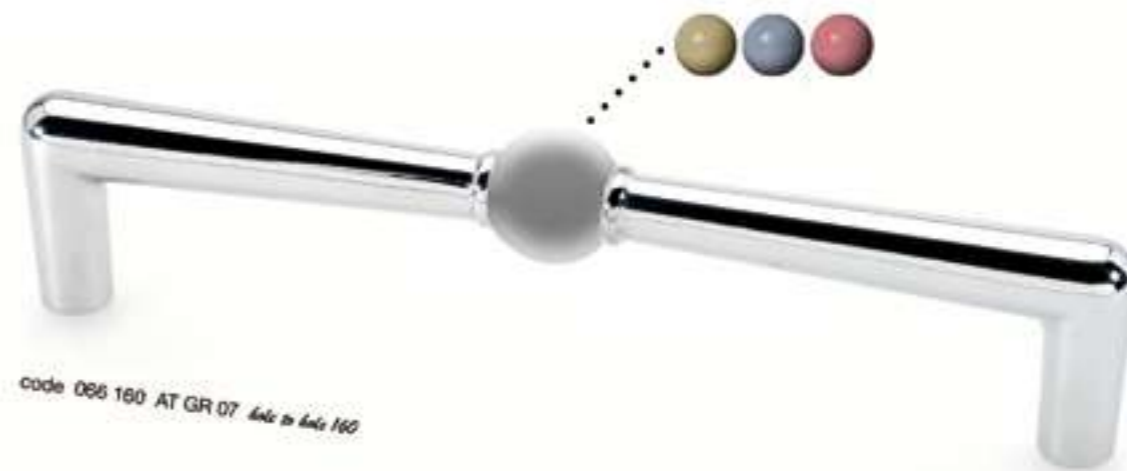

code 066 160 AT GR 07 *body in body 160*