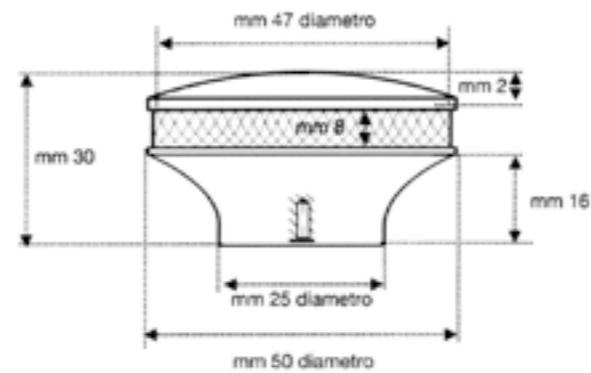

finishing 19 gold

04 shaded bronze

finishing 29 nickel satin

finishing 07 chromed

Contemporary

Contemporary