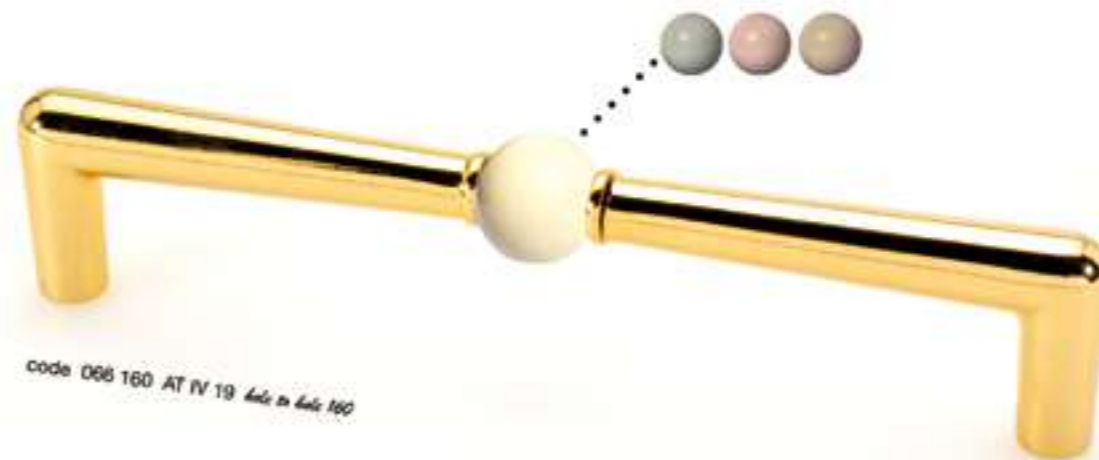

code 066 160 AT IV 19 *body in body 160*