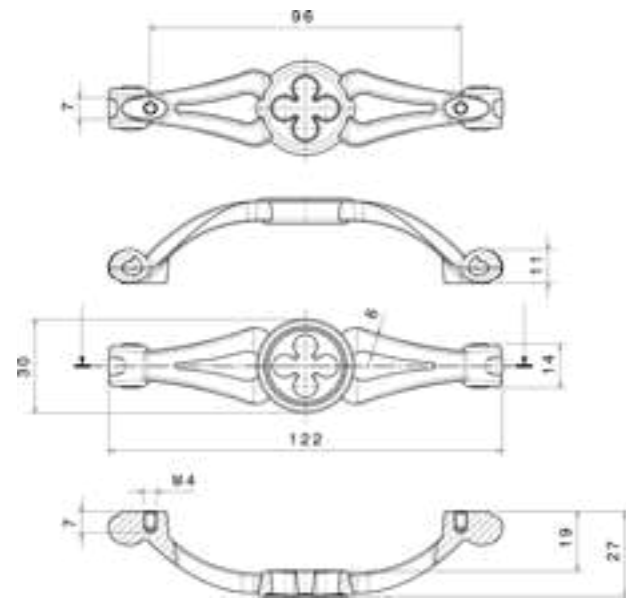

Contemporary

Contemporary