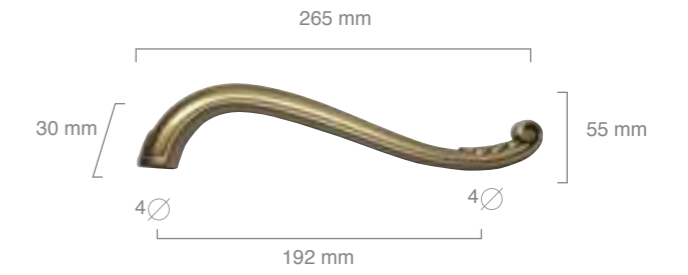

cromo
chrome

art 197 192 07