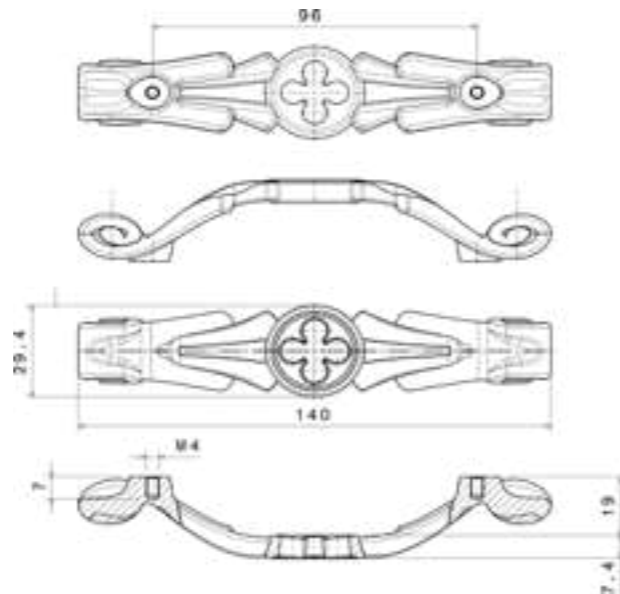

Contemporary

Contemporary